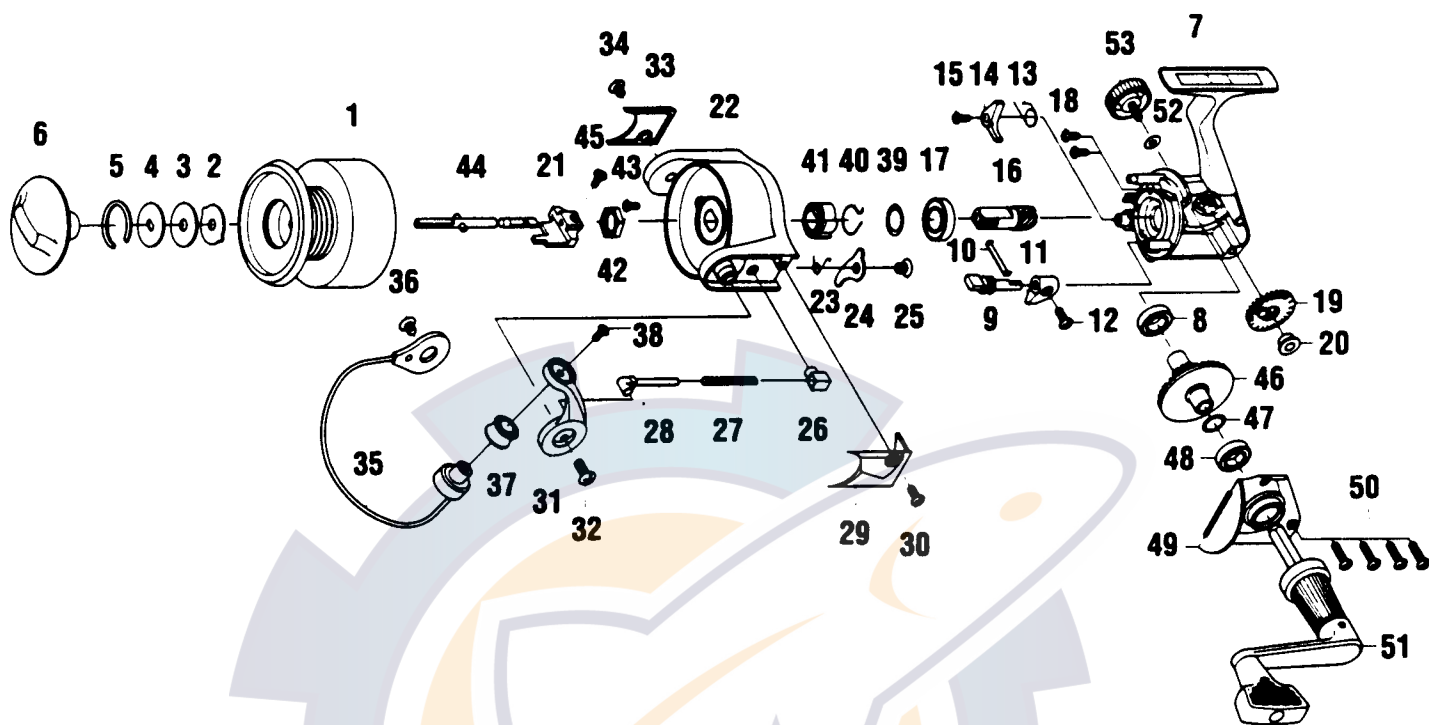

QUANTUM GW60

Key No.	Part No.	Description	Price	Key No.	Part No.	Description	Price
1	BH321-43	Spool Assembly	7.75	28	BH046-43	Arm Lever Cover	1.75
2	BH081-31	Spool Washer "A"	.55	29	BH085-13	Cover Screw	.45
3	BH033-31	Spool Washer "B"	.60	30	BH007-13	Arm Lever	2.30
4	BH080-31	Spool Washer "D"	.90	31	BH044-13	Arm Lever Screw	.40
5	BH038-31	Drag Retainer	.96	32	BH024-33	Bail Holder Cover	1.00
6	BH332-43	Drag Knob Assembly	2.85	33	BH085-13	Cover Screw	.45
7	BH001-43	Body	3.90	34	BH347-43	Bail Assembly	5.15
8	BH027-12	Bearing	6.20	35	BH016-13	Line Roller Washer	.55
9	BH090-11	Stopper Cam	1.50	36	BH004-13	Line Roller Ball Bearing	3.90
10	BH089-11	Stopper Cam Spring	.90	37	BH044-13	Bail Holder Screw	.40
11	BH059-13	Stopper Lever	.60	38	BH108-13	Bail Screw	.40
12	BH135-13	Stopper Lever Screw	.45	39	BH110-31	Bearing Washer	.50
13	BH061-11	Stopper Spring	1.40	40	BH086-31	Silent Spring	1.55
14	BH063-11	Stopper	1.45	41	BH060-31	Ratchet Gear	1.70
15	BH077-11	Stopper Screw	.60	42	BH006-31	Rotor Nut	1.15
16	BH011-31	Pinion Gear	3.15	43	BH094-11	Rotor Nut Lock Screw	.60
17	BH028-31	Ball Bearing	7.00	44	BH315-41	Main Shaft Assembly	5.95
18	BH041-11	Bearing Screw	.60	45	BH100-11	Main Shaft Screw	.60
19	BH053-31	O/S Gear	1.55	46	BH012-31	Driver Gear	5.20
20	BH025-31	O/S Slider	2.55	47	BH026-11	Adjust Washer	.65
21	BH009-43	Rotor	4.10	48	BH027-12	Bearing	6.20
22	BH049-41	Kick Lever Spring	.90	49	BH023-43	Body Cover	2.65
23	BH019-41	Kick Lever	1.85	50	BH057-33	Body Cover Screw	.40
24	BH136-11	Kick Lever Screw	.60	51	BH318-33	Handle Assembly	4.15
25	BH020-11	Spring Holder	.90	52	BH105-11	Handle Cap Washer	.45
26	BH022-41	Arm Lever Spring	.60	53	BH073-33	Handle Screw Cap	2.30
27	BH031-31	Spring Shaft	.90				

Prices subject to change without notice. Prices do not include postage and handling.

PLEASE ORDER BY PART NUMBER

Rev. 6/95

Zebco Division Brunswick Corporation, Box 270, Tulsa, OK 74101 USA 918-836-5581